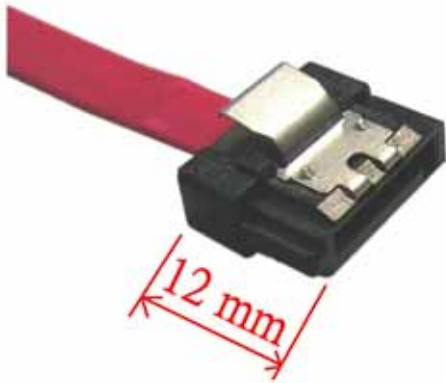

YW Mini SATA Cable

Lighter

*Compared as a material, we are lighter.

SATA Cable Specification	Gram / 1M	We Save...
YW Mini SATA 28AWG (UL21101)	14.3	
26AWG SATA Cable	23.90	40%
30AWG SATA Cable	14.65	2.5%

*Compared as a assembled product, we are lighter.

SATA Cable Specification	50 cm	We Save...	80 cm	We Save...	100cm	We Save...
YW Mini SATA (PE with jacket, UL21101)	8.96g		13.25g		16.11g	
26AWG SATA Cable	15.60g	43%	20.50g	35%	23.70g	32%
30AWG SATA Cable	12.00g	25%	15.40g	14%	17.60g	8%

*Suggestive cable length is within 1M.

Faster

*Automation will increase the productivity to **720PCS/HRS**.

*Labor cost will decrease more than **70%**.

Shorter

* Short connector leaves more space for mechanism design.

THIN

*Makes it easy to fold, easy to fit-in.

*Need only 1.5mm in chamfering, which is 2.5mm shorter than cables marketing now.

SATA Cable Specification	Thickness	We Save...
YW Mini SATA (PE with jacket, UL21101)	1.22mm	
26AWG SATA Cable	2.20mm	55%
30AWG SATA Cable	1.80mm	32%